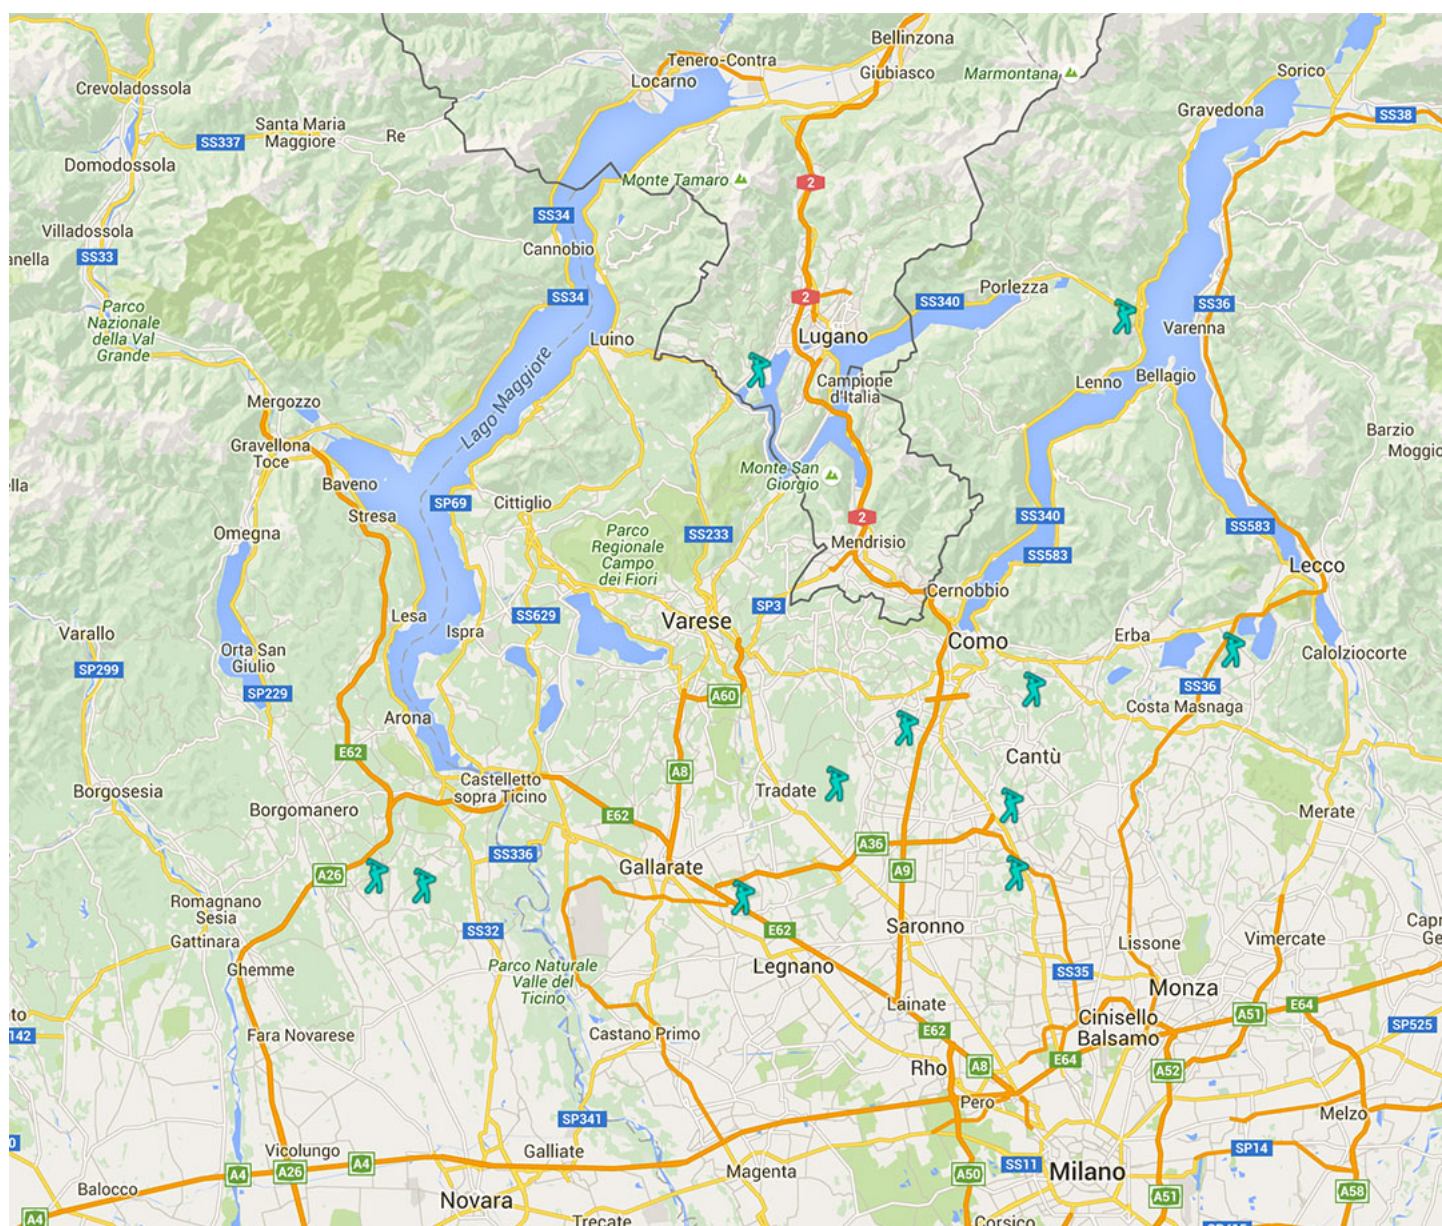

Hotel	Location	Stars and Type of Room	2016 seasons	3 nights 2 green fees	6 nights 5 green fees
Il Corazziere	Between Como and Lecco	4* - Superior	01/04 - 31/10	346 €	761 €
Just Hotel	Lomazzo	4* Classic	01/03-30/04 + 01/08-31/08	327 €	723 €
			01/05-31/07 + 01/09-31/10	346 €	761 €
Locanda del Notario	Valle d'Intelwei	4* Classic	01/03-30/04 + 1/10-31/12	239 €	548 €
			01/05-30/06 + 01/09-30/09	327 €	661 €
			01/07-31/08	346 €	761 €
The View	Lugano Switzerland	5* Junior Suite	14/02-24/03 + 01/11-31/12	1,103 €	2,275 €
			01/05-31/07 + 01/09-31/10	1,386 €	2,842 €

The packages can be completely modified according to your needs